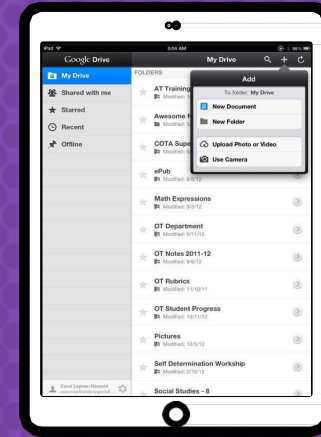

Below the screenshot, a legend explains the numbered callouts:

- 1 Menu of Classes
- 2 Current Class
- 3 Announcements Page
- 4 Assignments 
- 5 Teacher(s) & Classmates
- 6 Waffle Button (App Directory)
- 7 Your account
- 8 Upcoming Assignments 
- 9 Updates from your teacher

ক্লাসরুম ব্যবহার করার পদ্ধতি

4

কাজের বর্ণনা

The screenshot shows a classroom management interface with the following elements:

- 1. Classwork Tab
- 2. View your work
- 3. Google Calendar
- 4. Class Drive folder
- 5. All topics
- 6. Benchmark Tests
- 7. Assignment Title
- 8. Assignment Due Date
- 9. Assignment Status
- 10. Attached files/links
- 11. Click to view assignment

The interface displays a list of assignments under the heading "Benchmark Tests". The selected assignment is "STAR Math Benchmark Test - BOY" with a due date of "Due Sep 3". Below this, there is a section for "Daily Lesson Files" with an assignment titled "For the Week of September 2 - 6" due "Today". The assignment details include a list of days and topics: Monday - NO SCHOOL (Labor Day), Tuesday - Multistep Equations (Also STAR Math Benchmark), Wednesday - Variables on Both Sides, Thursday - Infinite & No Solution Equations, and Friday - Algebraic Proportions. Four PDF files are attached: "Day 1 - Multistep Equatio...", "Day 2 - Variables on Both...", "Day 3 - Infinite & No Solu...", and "Day 4 - Algebraic Propor...".

আপনার পছন্দসই মাধ্যম থেকে যোগদান করুন

এন্ড্রয়েড

আইফোন

ট্যাবলেট

কম্পিউটার

গুগল এপ্স

আপনাকে যে কোন মাধ্যমে
থেকে কাজ করার সুবিধা দেয়!

Download on the
App Store